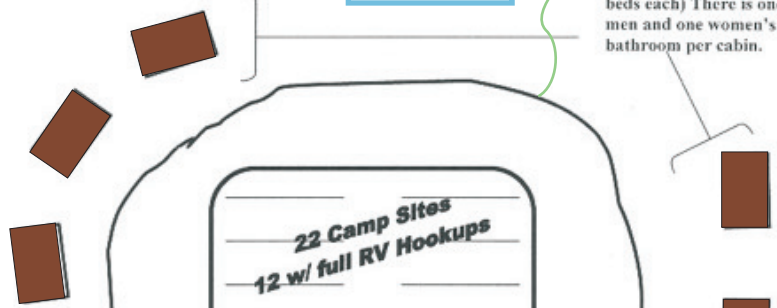

Camp Woodland Hills

River

Hiking Trails

Volleyball Court

Cabins (8 bunk beds each) There is one men and one women's bathroom per cabin.

22 Camp Sites
12 w/ full RV Hookups

Playground

Turn around driveway, same exit and entry

Shower House

Ball Court

Outdoor recreational building
(Between ball court and baseball field)

Baseball field

Half-Way House Two Rooms

Park with Benches

Campfire

Two Level Main Lodge & Kitchen
(Lower level has 9 rooms with 4 bunk beds per room.) There is one men and one women's shower.